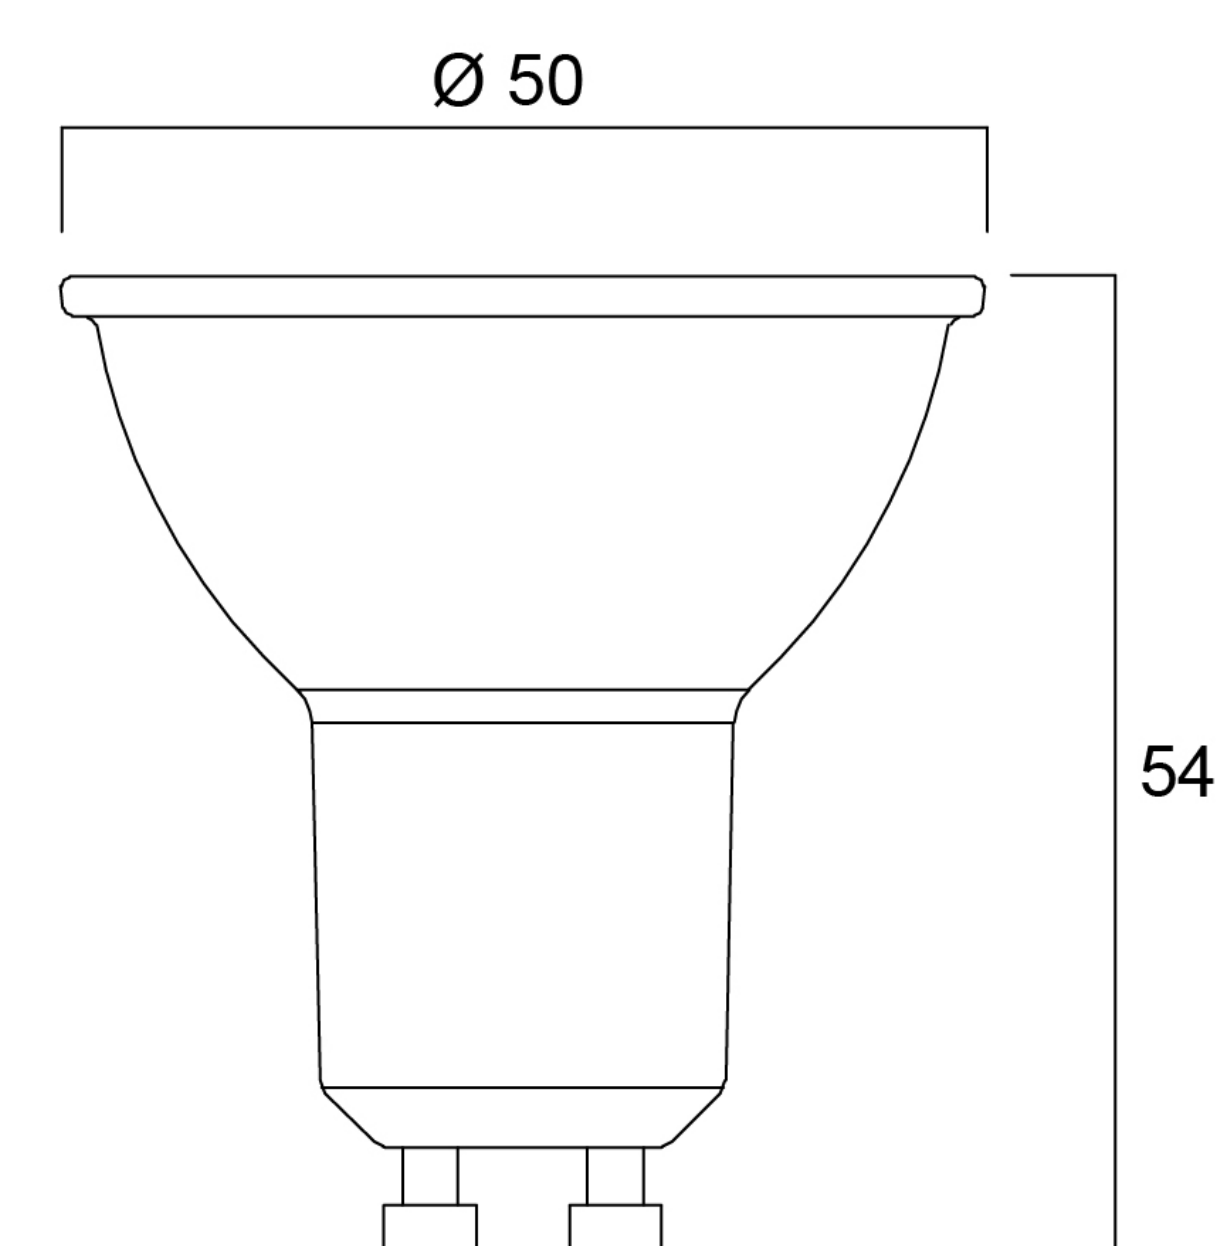

Locus

Specifications

LED-bulb

○ 705.940.0

Main specifications

Light source type	Bulb
Lamp category	LED retrofit
Lamp type	PAR16
Lamp holder	GU10
Colour temperature	2700 K
CRI (Ra)	> 90

Physical

Height	54 mm
Diameter	50 mm
Net weight	0.05 kg
IP grade	IP20