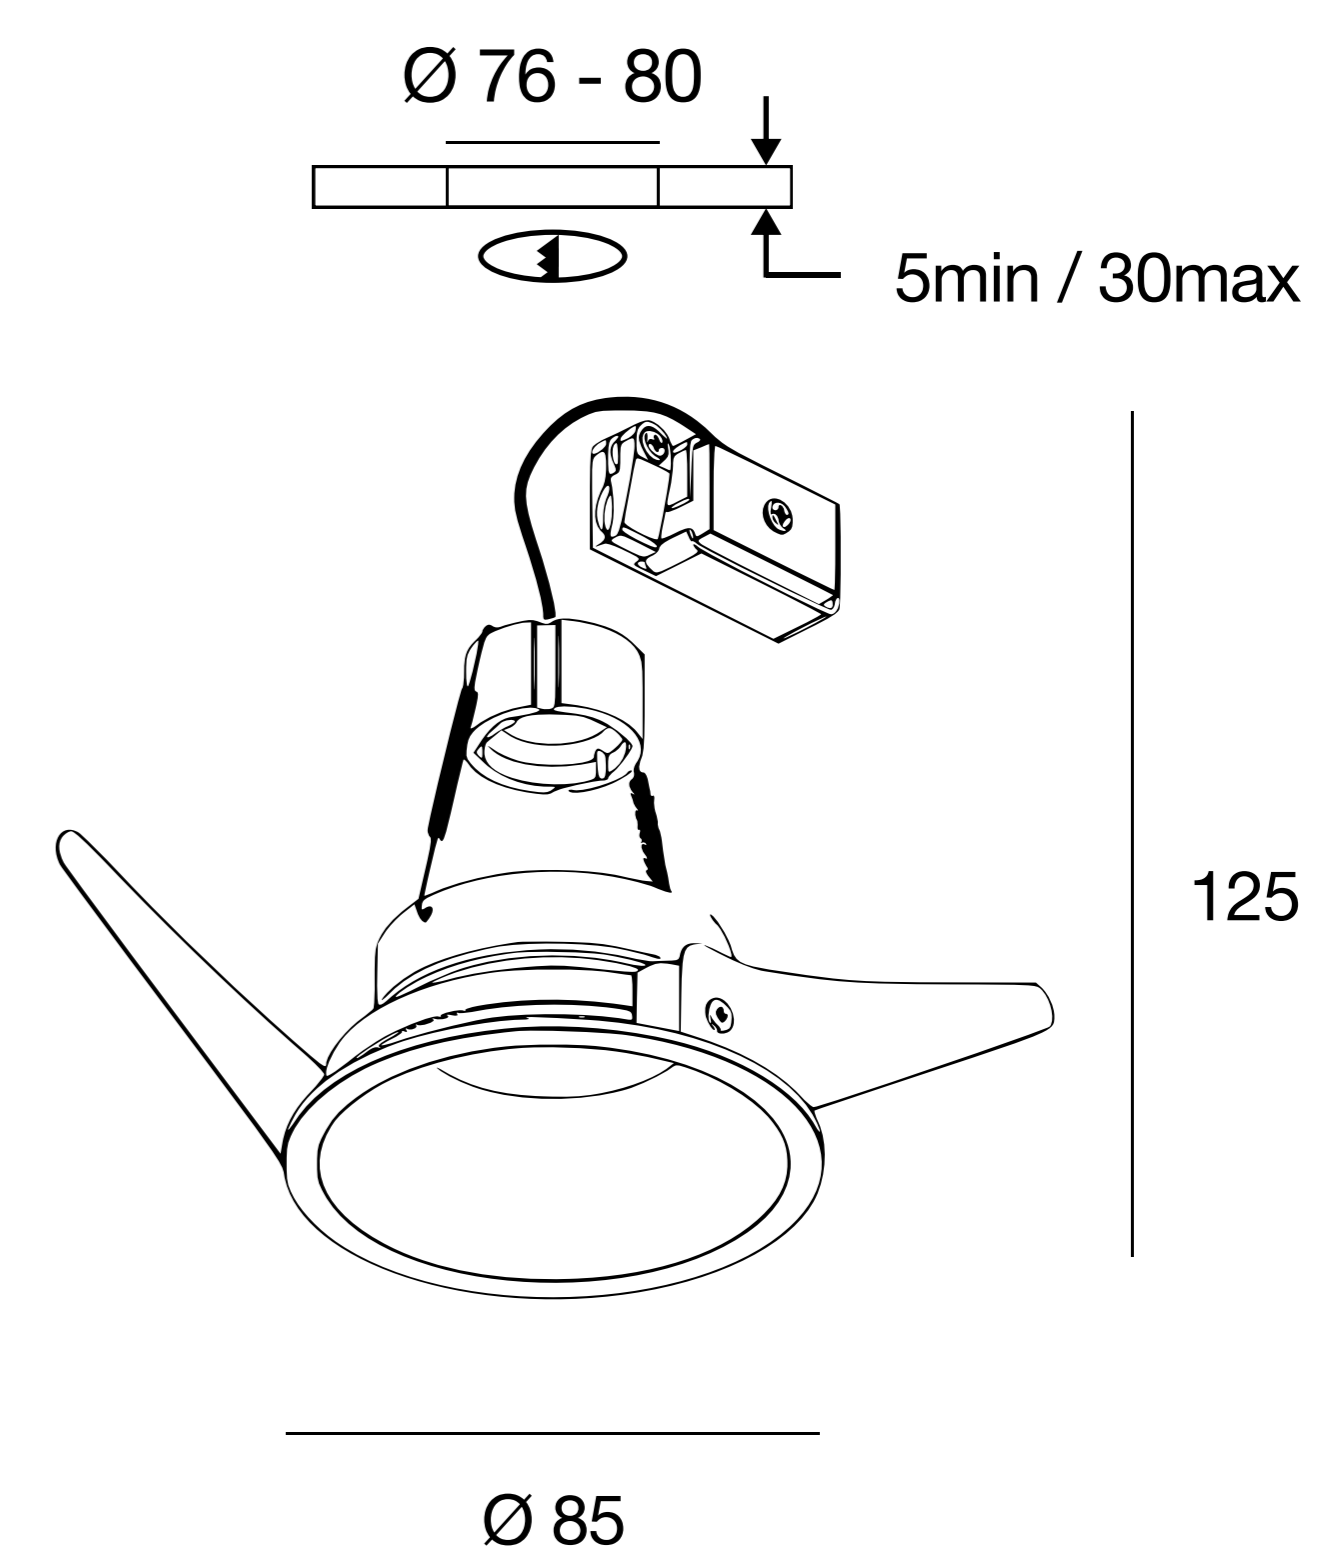

Locus

Specifications

Core

● 911.000.5

Main specifications

Mounting	Ceiling recessed
Environment	Indoor dry location
Light source type	Bulb
Lamp category	LED retrofit
Lamp type	PAR16
Lamp holder	GU10
Number of bulbs	1
Max power	20W

Electrical

Insulation class	II
Frequency	50/60 Hz
Main voltage	230 Vac
Forward voltage	230 V
Emergency type	No

Physical

Colour	Black (RAL 9005)
Trim	Yes
Orientation	Fixed
Cutout size	76 - 80 mm
Recessed depth	90 mm
Spot diameter	85 mm
Net weight	0.12 kg
IP grade	IP21

Photometric

Lighting type	Direct
Light distribution	Symmetric

Download

Mounting instructions

Ecodesign and Energy Labelling

Replaceable (LED only) light source by an end user